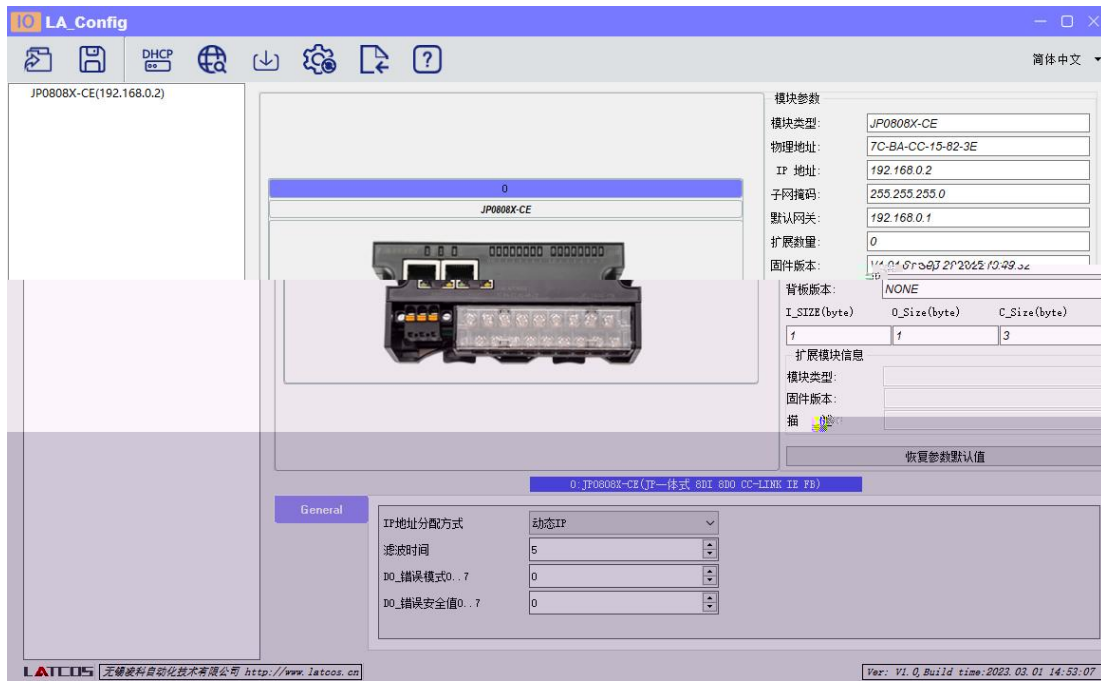

2023-03-23

2023 03 23

2023 03 23

FX5U PLC CCLINK\_IE\_Field Basic JP-CE IO

FX5U PLC CCLINK\_IE\_Field Basic JP-CE IO GX-  
WORKS3 IO

- GX-WORKS3

1. FX5U PLC IO
2. PLC Ethernet CCLINK\_IE\_Field Basic IO

LAEConfig IP IP 192.168.0.x