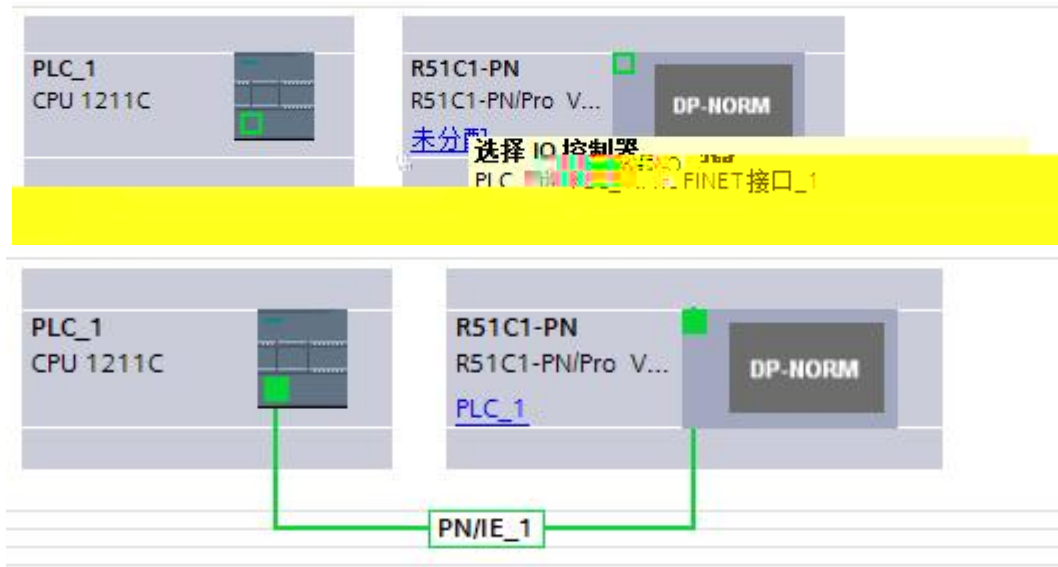

- 1. TIA Portal " "

3. " " " " SIMATIC S7-1200 CPU CPU 1211C DC/DC/DC 6ES7 211-1AE40-0XB0"

4. " " " " GSD "

5.

“ ”

6.

“ ”

“RX-PN”

IP

7.

PLC\_1.PEOPFINET \_1

RX-PN

PROFINET

8.

S7-1200 IP

9. IO IP

4.3 IO

IP TIA Portal IP " -

"

IP

IP