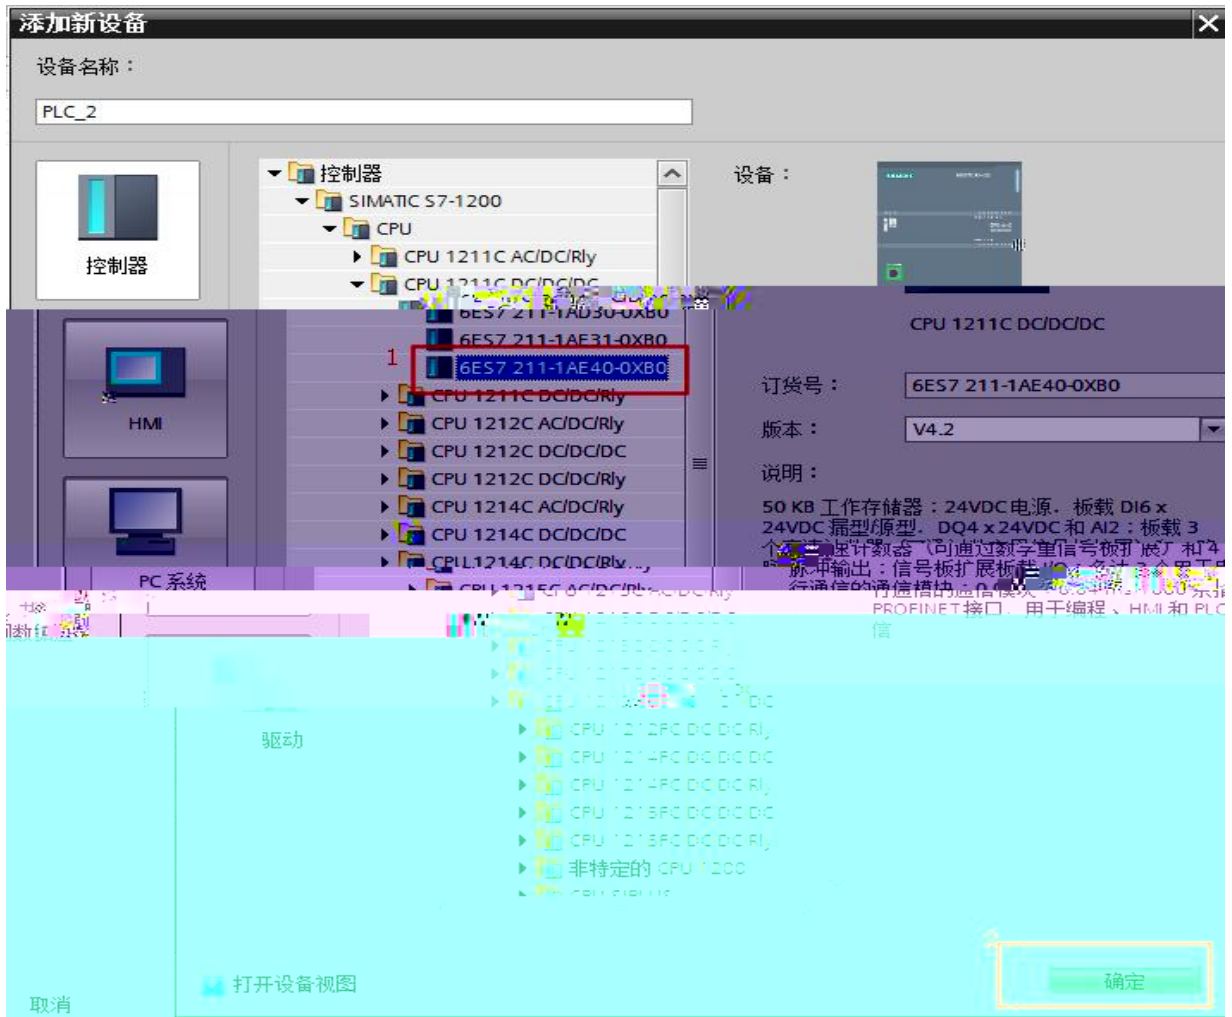

3. " " " " SIMATIC S7-1200 CPU CPU 1211C DC/DC/DC 6ES7 211-1AE40-0XB0"