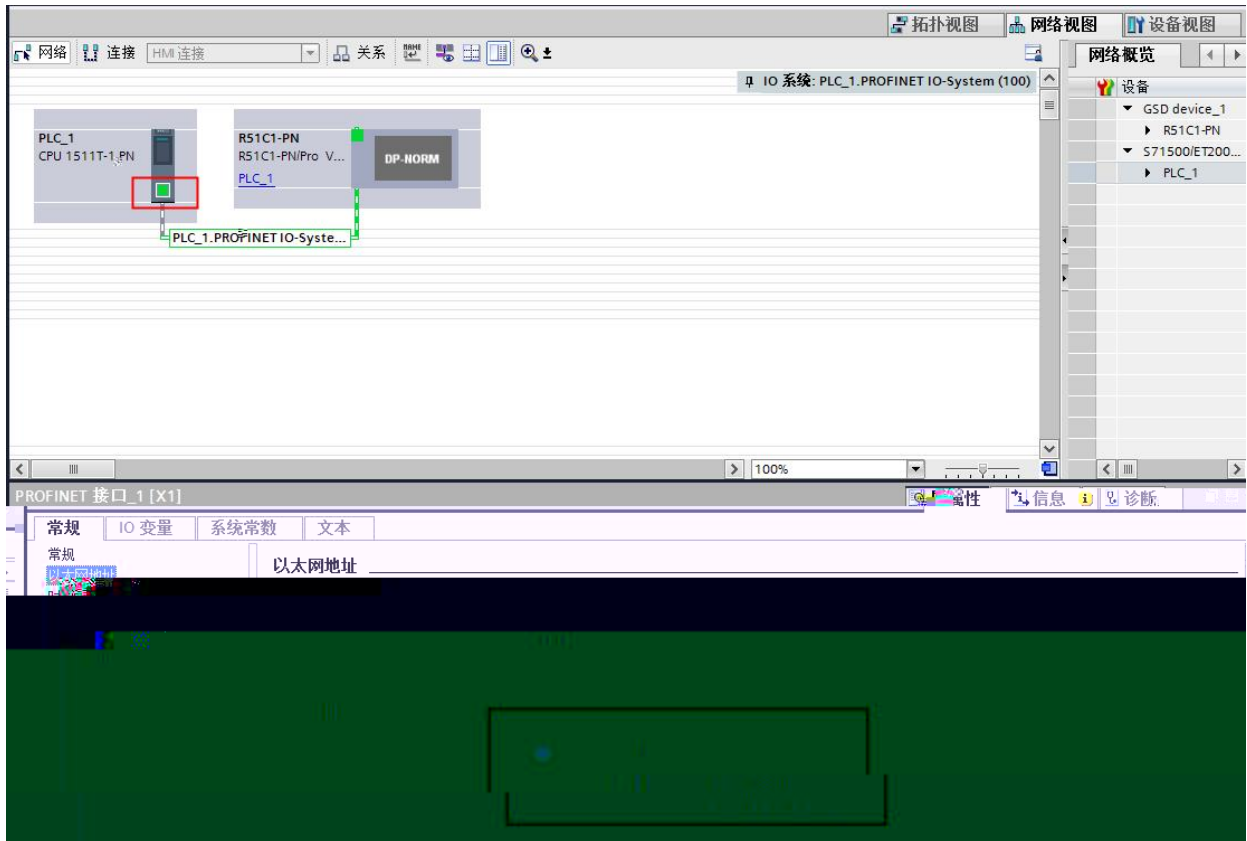

6.

" "

"RX-PN"

IP

7.

PLC_1.PEOPFINET _1

RX-PN

PROFINET

8.

S7-1200 IP

9. IO IP

4.3

IO

IP

TIA Portal

IP