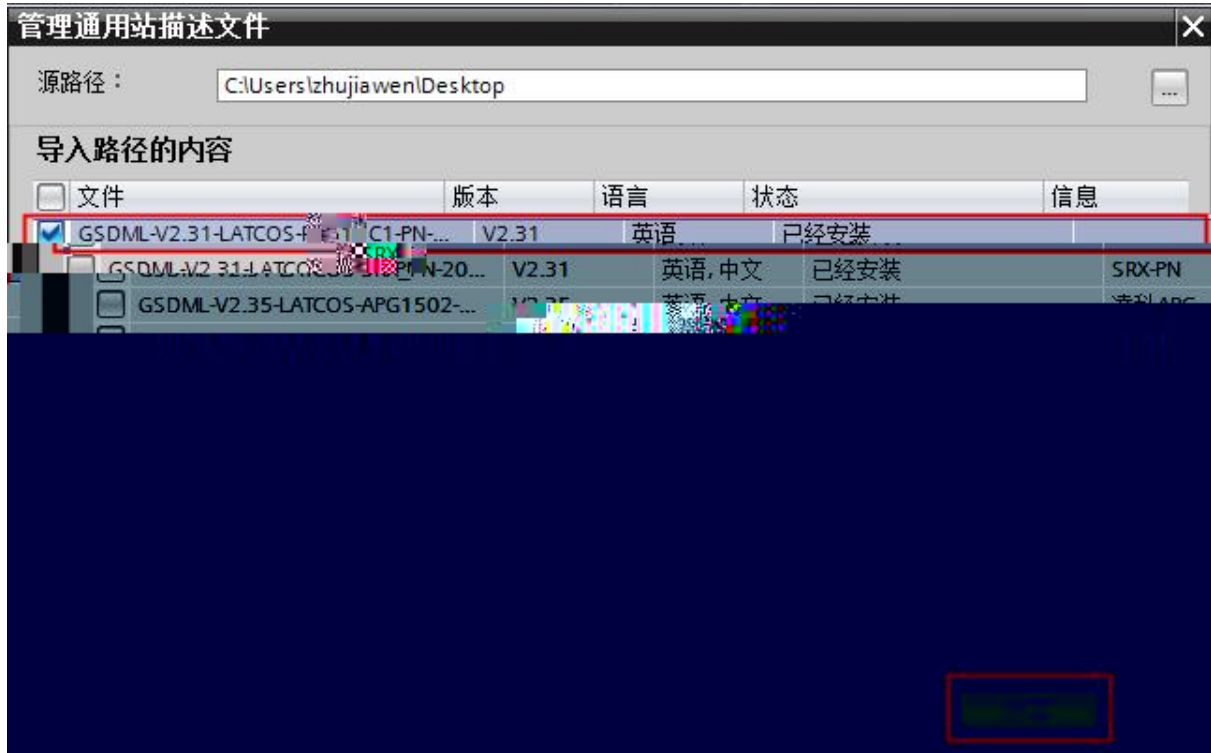

- TIA Portal V14
- IO GSDML-V2.31-LATCOS-R51C1-PN-20220429

4.

4.1

1. S7-1200PLC IO
2. PLC IO X1 IO X2

4.2

1. TIA Portal " "

5.

" "