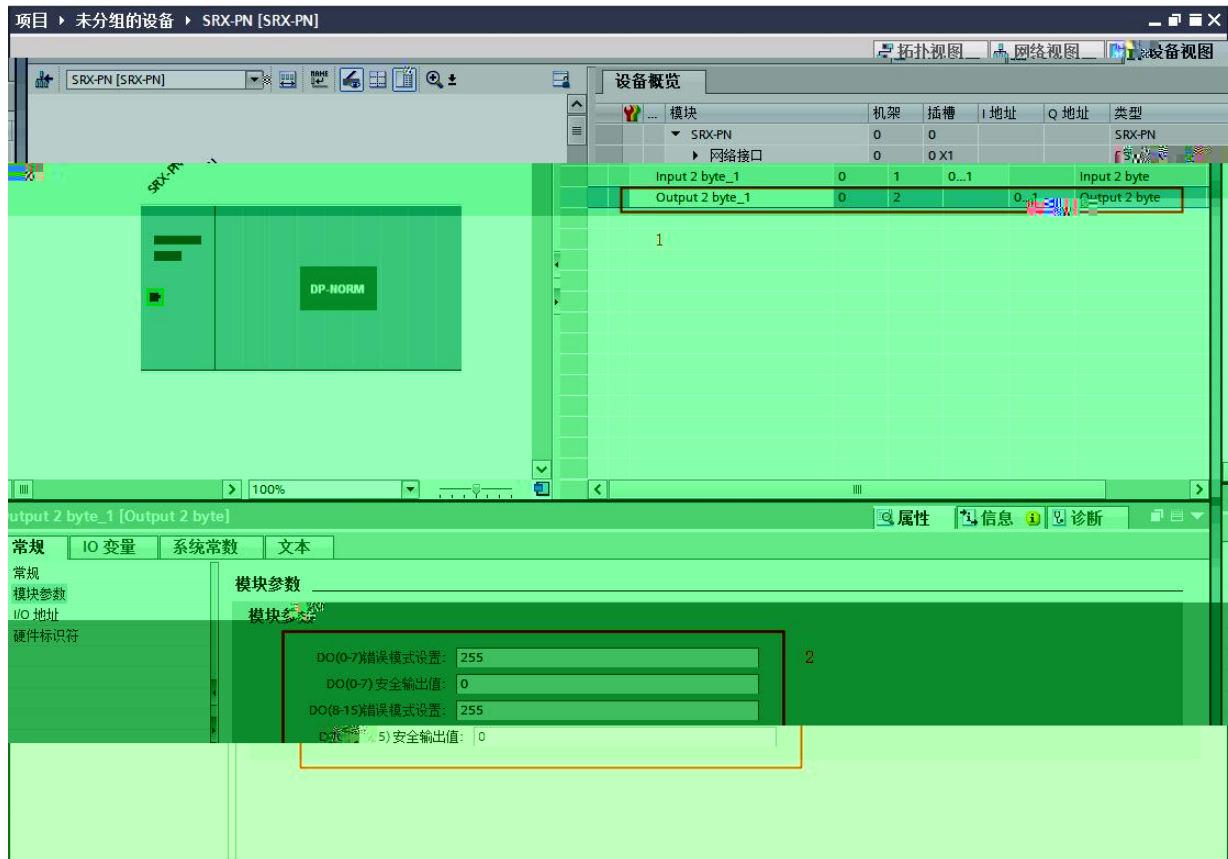

SRX-PN

SRX-D 1600P-PN	Slot1	Input 2 byte	Slot2	Input 2 byte
SRX-D 3200P-PN	Slot1	Input 2 byte	Slot2	Input 2 byte
SRX-D 1616P-PN	Slot1	Input 2 byte	Slot2	Output 2 byte
SRX-D 0016P-PN	Slot1	Output 2 byte		
SRX-D 0032P-PN	Slot1	Output 2 byte	Slot2	Output 2 byte
SRX-A 0600-PN	Slot1	6CH AI