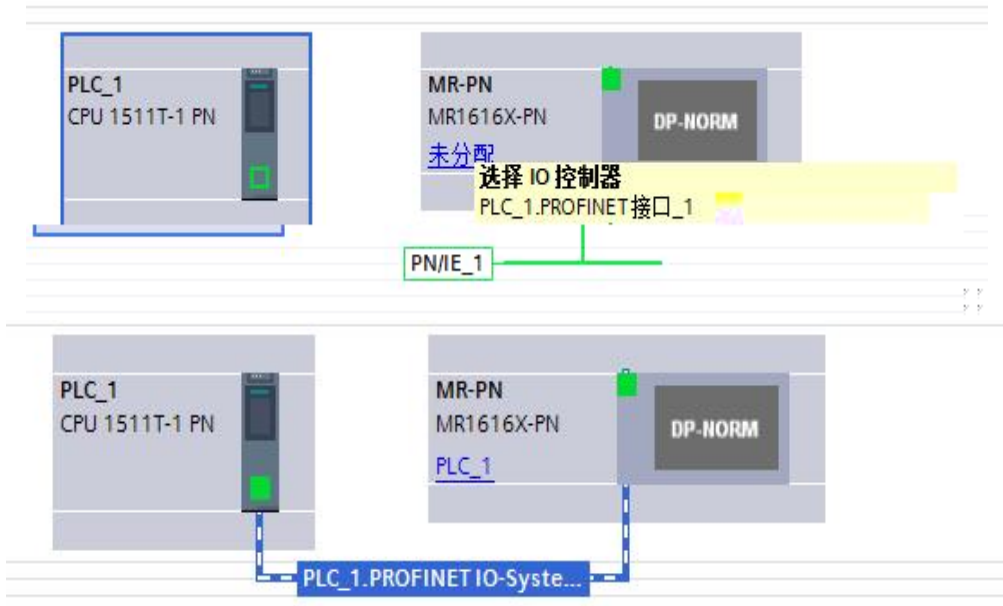

S7-1500 PLC PROFINET IO

S7-1500PLC PROFINET IO IO

- TIA Portal V14
- IO GSDML-V2.35-LATCOS-MR_PN-20220616

1. S7-1500PLC IO
2. PLC IO X1 IO X2

1. TIA Portal " "

2.

3. " " " SIMATIC S7-1500 CPU CPU 1511T-1 PN 6ES7 511-1TK01-OA00

4. " " " GSD "

5.

" "

6.

" "

"MR-PN"

IP

7.

PLC_1.PEOPFINET _1

MR-PN

PROFINET

8. S7-1500 IP

9. IO IP

IP

TIA Portal

IP