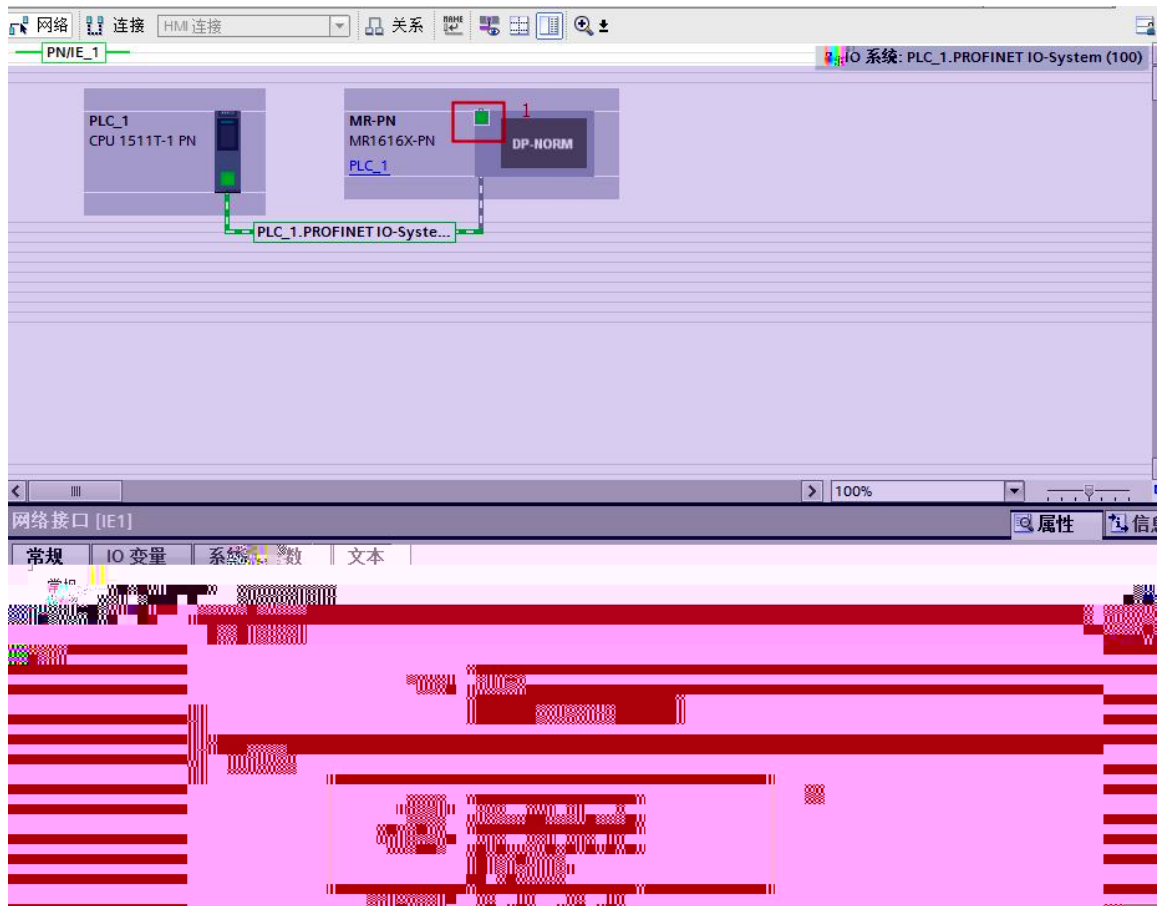

PLC_1.PEOPFINET _1

MR-PN

PROFINET

8. S7-1500 IP

9. IO IP

IP

TIA Portal

IP

"

-

"

IP

IP

MAC

PLC

IP