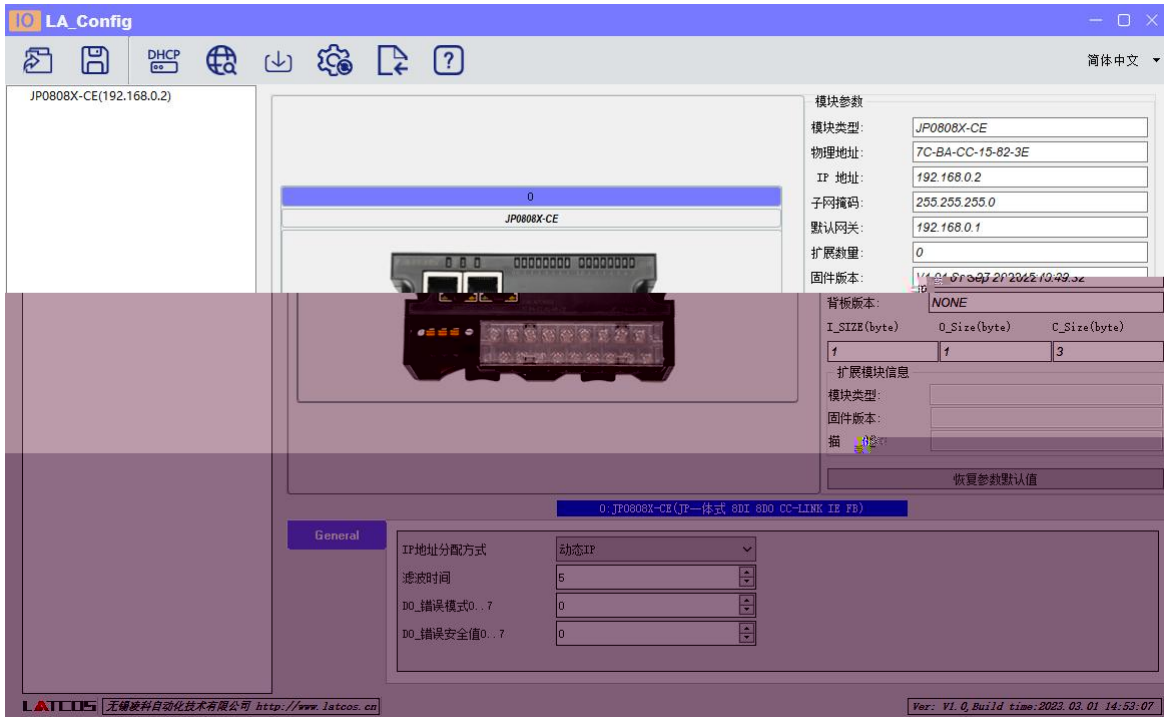

Window with a blue title bar and a close button (X). The main area contains a table with the following headers:

mac	IP地址	子网掩码	默认网关	模块名称	状态
-----	------	------	------	------	----

Below the table, there is a control bar with the following elements:

扫描时间: 5 :S 全局扫描 修改IP 恢复出厂设置 重启模块

Window with a blue title bar and a close button (X). The main area contains a table with the following data:

	mac	IP地址	子网掩码	默认网关	模块名称	状态
1	7C-BA-CC-15-82-3E	192 . 168 . 0 . 3	255 . 255 . 255 . 0	192 . 168 . 0 . 1	JP0808X_EP	未操作

Below the table, there is a control bar with the following elements:

扫描时间: 5 :S 全局扫描 修改IP 恢复出厂设置 重启模块

扫描进行中: 100%

技科自研
LATIOS

www.latios.com